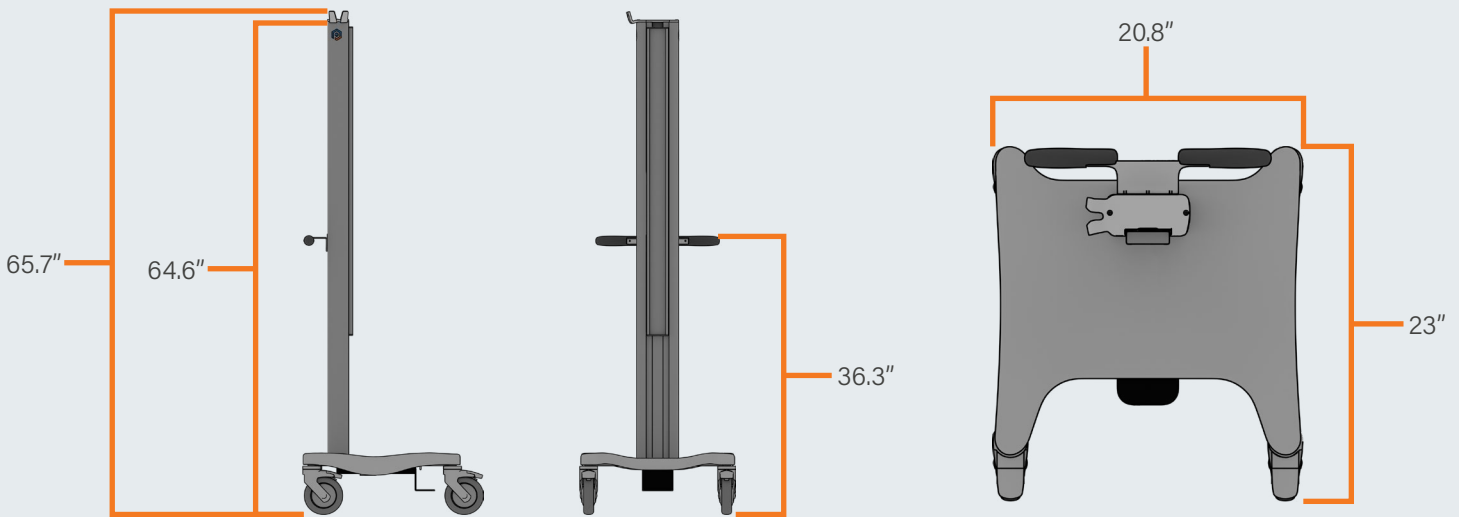

Designed for the Job

Our versatile design accommodates a variety of workstations and preferences. Ensure optimal ergonomics, whether sitting or standing, with effortless foot pedal height adjustment.

SPECIFICATIONS