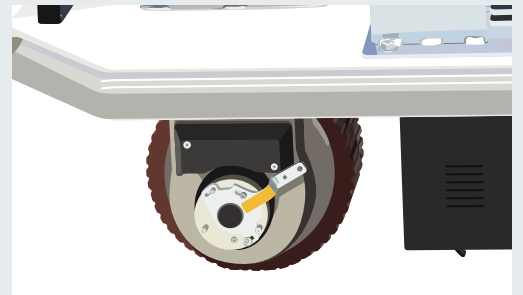

FEATURES

Designed for the Job

Ergo-Express® Ceiling Lift Load Test Carts are purpose built for testing ceiling mounted patient lifts. Address the need for effective weight handling and transportation in a single product.

FEATURES

Safety and Ergonomics

All of our products are built with safety as the utmost priority. Eliminate the risk of workplace injuries from ceiling lift load testing with improper equipment.

FEATURES

Optional Power Drive System

Move your ceiling lift testing weights on a motorized cart to reduce fatigue and mitigate injury risks. Transport over long distances with zero push or pull force required.

MAKE THE MOST OF YOUR TIME

Your time is valuable. We are here to help make your workflow more efficient.