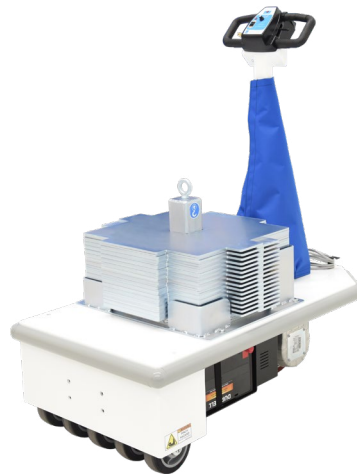

ERGO-EXPRESS® Ceiling Lift Load Test Carts

Perform patient ceiling lift load testing with a product designed for the task.

Our Mission

PHS West is a relationship focused organization providing innovative products for a safe and efficient workplace.

INSIDE SALES REPRESENTATIVE

Motorized Ceiling Lift Load Test Carts

There are very few products on the market that are designed to accomplish ceiling lift load testing effectively. Ergo-Express® Ceiling Lift Load Test Carts address this need and have already proven themselves in dozens of healthcare facilities.

We offer several varieties of load testing carts, each designed to meet your specific travel and weight requirements.

DESIGNED WITH PURPOSE

The Ergo-Express® Ceiling Lift Load Test Cart is the result of recognizing a clear lack of purpose built ceiling lift testing products on the market.

FEATURES

Designed for the Job

Ergo-Express® Ceiling Lift Load Test Carts are purpose built for testing ceiling mounted patient lifts. Address the need for effective weight handling and transportation in a single product.