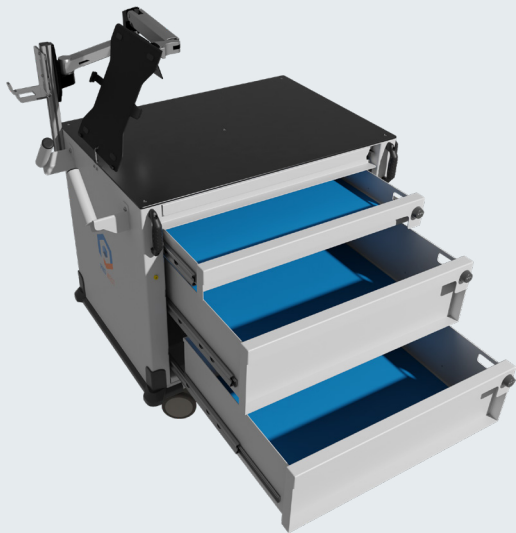

Data Center Crash Cart

UPGRADE YOUR DATA CENTER RESPONSE

Crash carts are the ultimate field medic for your critical infrastructure. Here is how they help keep your systems healthy and downtime at bay.

Strike at the Source

Bring a complete toolkit with you for on-the-spot troubleshooting. Avoid wasting trips back and forth, fast-track repairs, and minimize downtime.

Organized Arsenal

Stay organized and readily accessible with designated compartments for your laptop, tools, and equipment. Lockable drawers safeguard sensitive data.

Spacious Workspace

The pull-out work surface ensures there is ample space for maintenance tasks.

HOLISTIC CUSTOMER FOCUS

PHS West will be here to help you, your team, and your key decision makers however we can through the duration of your purchasing process.

VIRTUAL SHOWROOM

Collaborate with our knowledgeable team at a time and location convenient for you. Schedule a virtual meeting to participate in live demonstrations and receive valuable training.

6704 Bleck Drive, Rockford, MN 55373

763-498-7576 | 1-888-639-5438

www.phswest.com